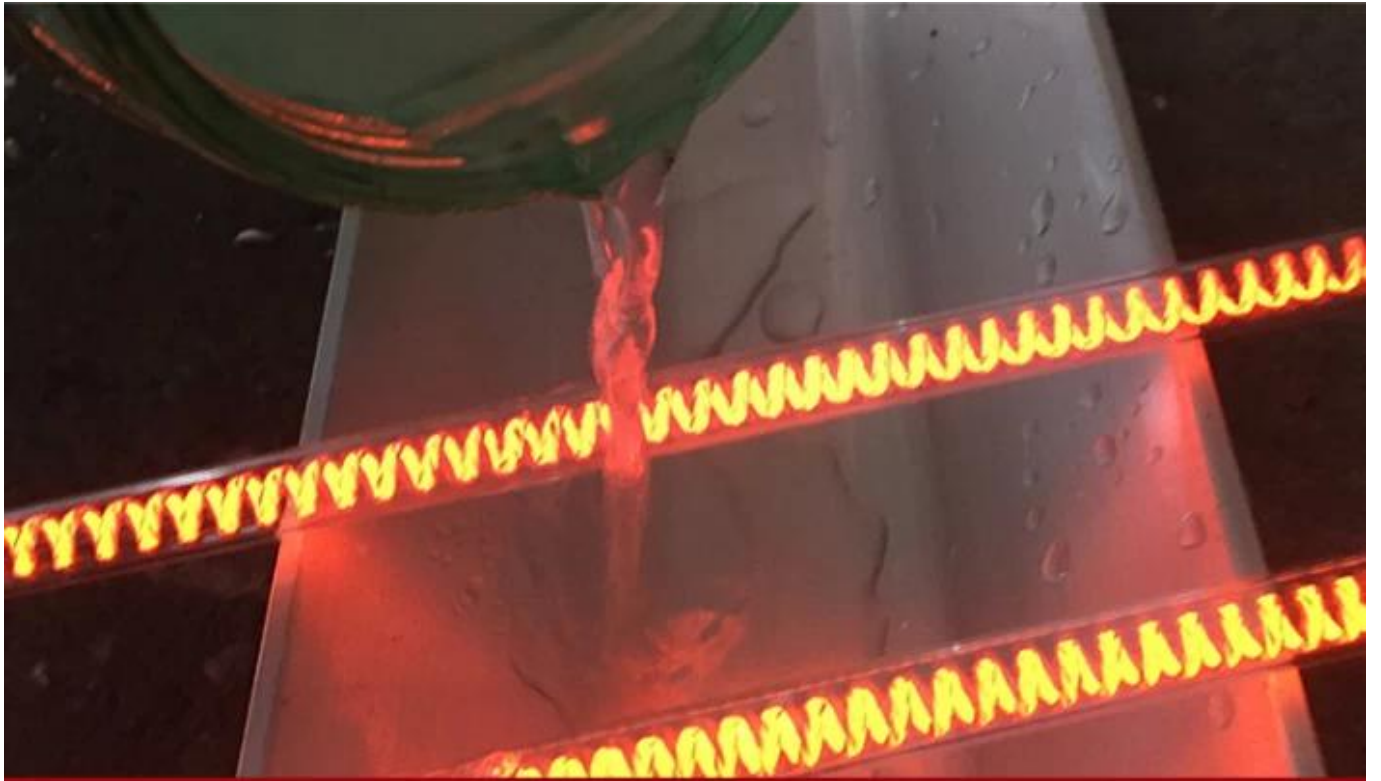

IR

3000W
 0.25
 1000/1500/2000/3000
 5000

IR
 3000W
 0.25
 1000/1500/2000/3000
 5000

400V
3000W

cold water will not cause exposure.

□□ □□□: